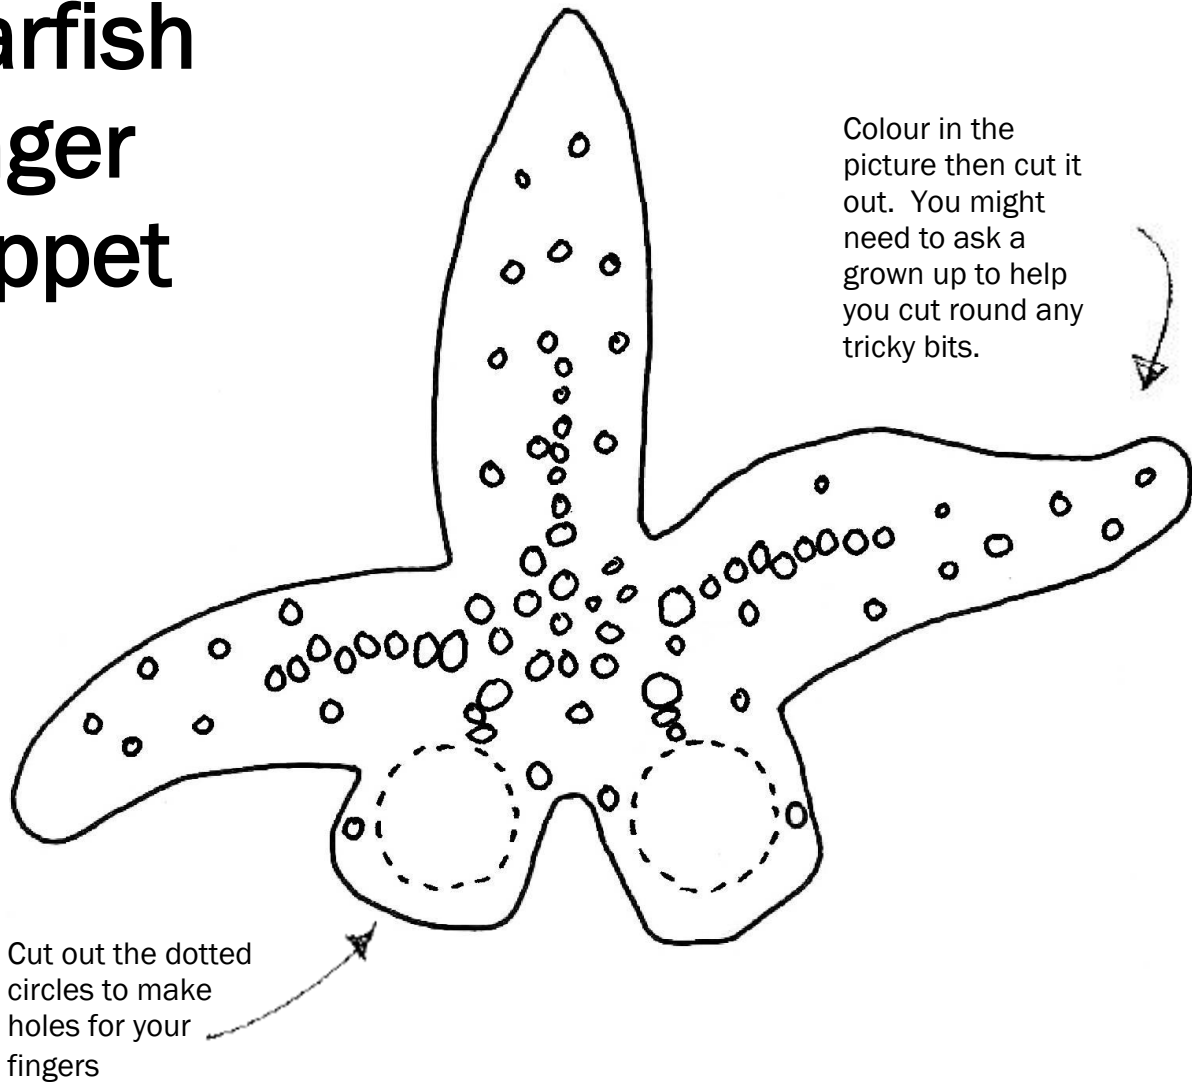

Common Starfish Finger Puppet

Common Starfish - facts

The Common Starfish is our commonest starfish. It has 5 'legs' and usually measures 10 to 30 cm across, but can sometimes grow up to 50 cm across.

Found from the lower shore and further out. Usually orange in colour, with many small pale spines, but sometimes pale purple or brownish.

It is a predator, feeding on shellfish including cockles, mussels and barnacles.